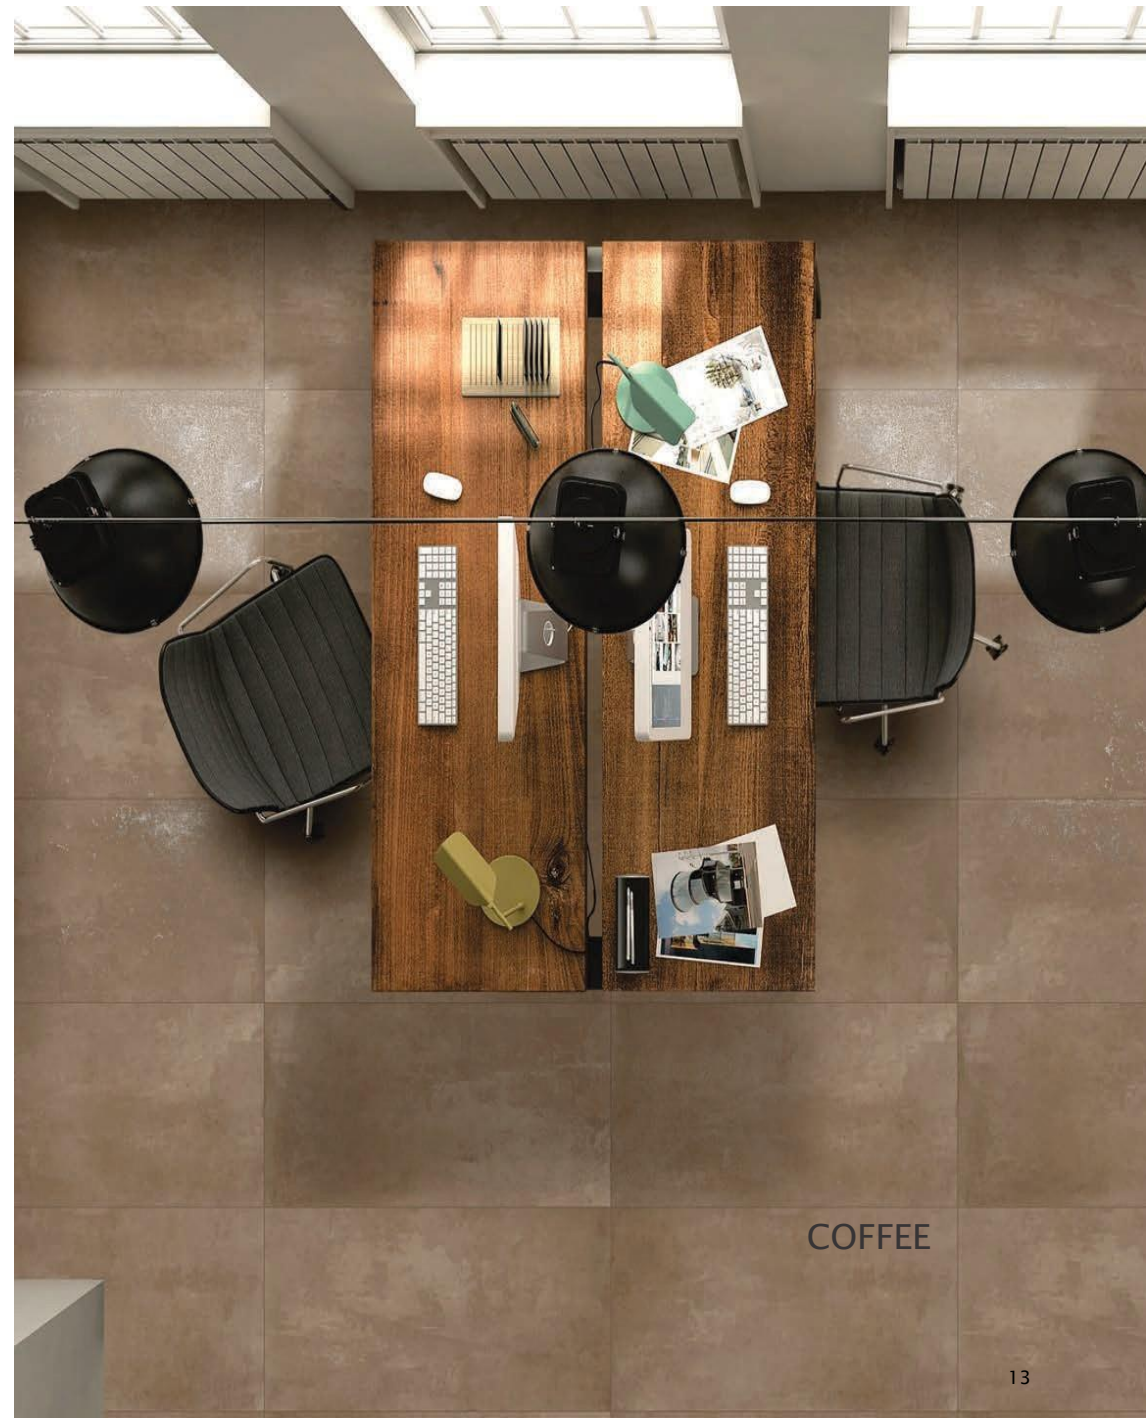

600X1200X8MM
FINISH: MATT

CREMA

600X1200X8MM
FINISH: MATT

SAND

600X1200X8MM
FINISH: MATT

COFFEE

COSMO

ALBANY BEIGE