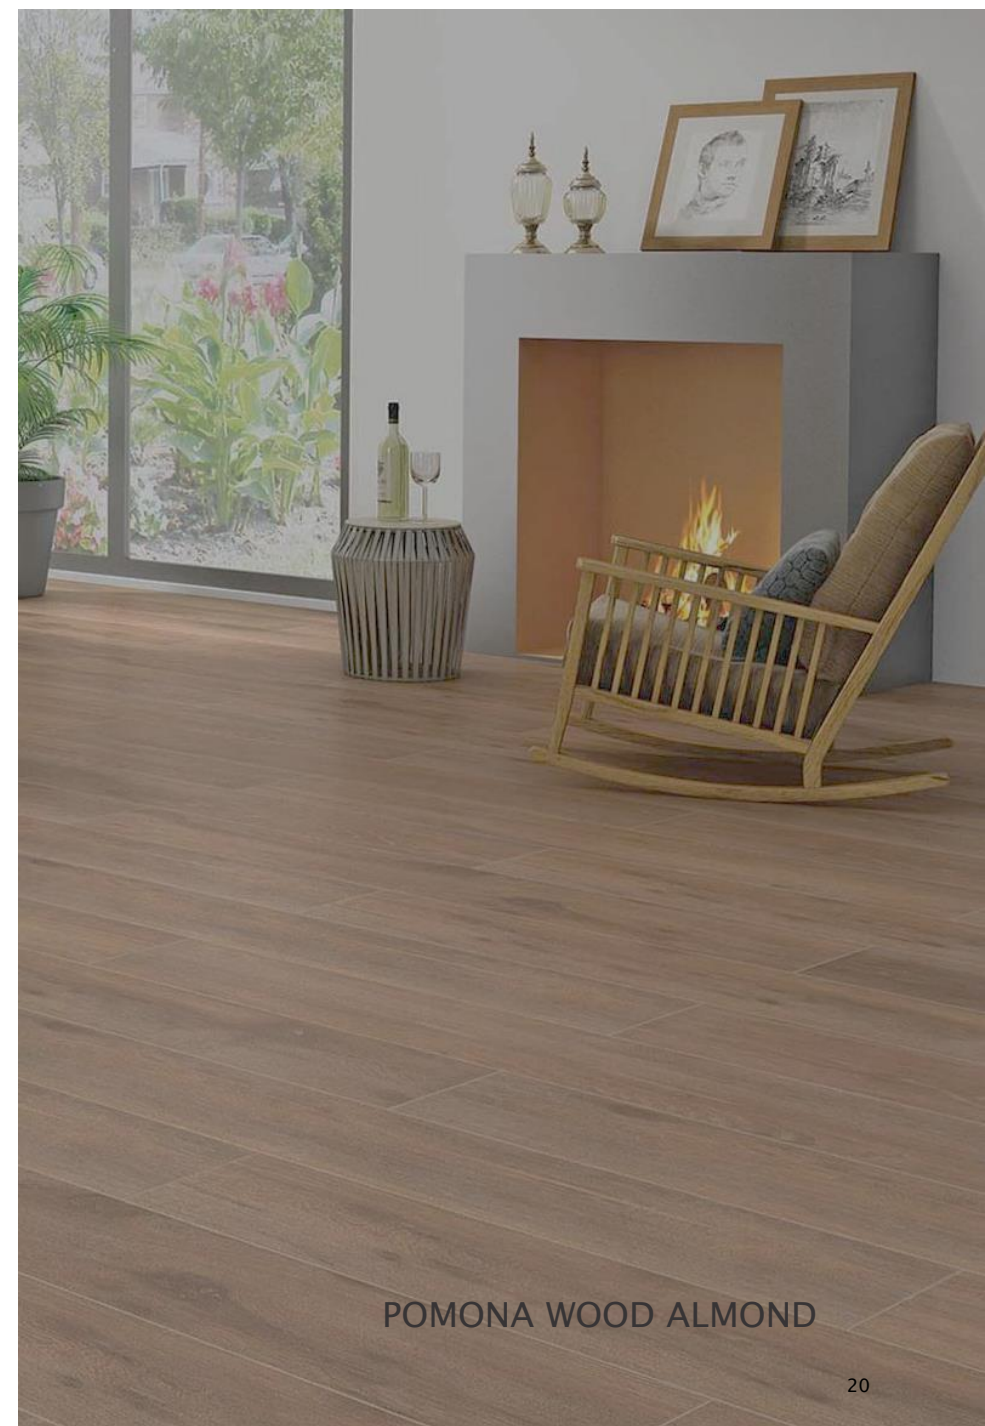

POMONA WOOD ALMOND